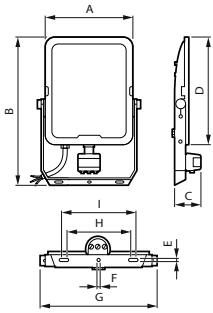

Ledinaire All-in floodlights

Dimensional drawing